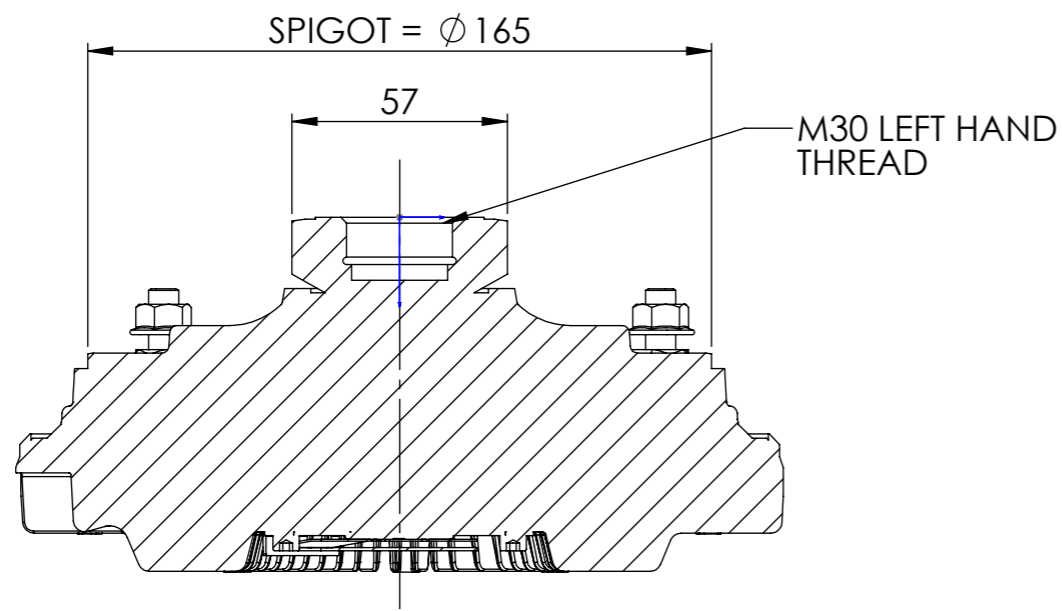

CCW ROTATION

SECTION A-A

DESCRIPTION	VISCOUS FAN CLUTCH
PART NUMBER	CH220835
INDUSTRY REFERENCE	PP2284600/ EV-180502-01/ 185021
APPLICATION	FRANNA - AT15, AT20, MAC25/ DAMILER - OM904, 906, 926/ EATON - REPLACES EATON VISCOUS CLUTCH - EV 180502 01 IVECO = ACCO VISCOUS CLUTCH
WEIGHT (KG)	3.2

DO NOT SCALE DRAWING