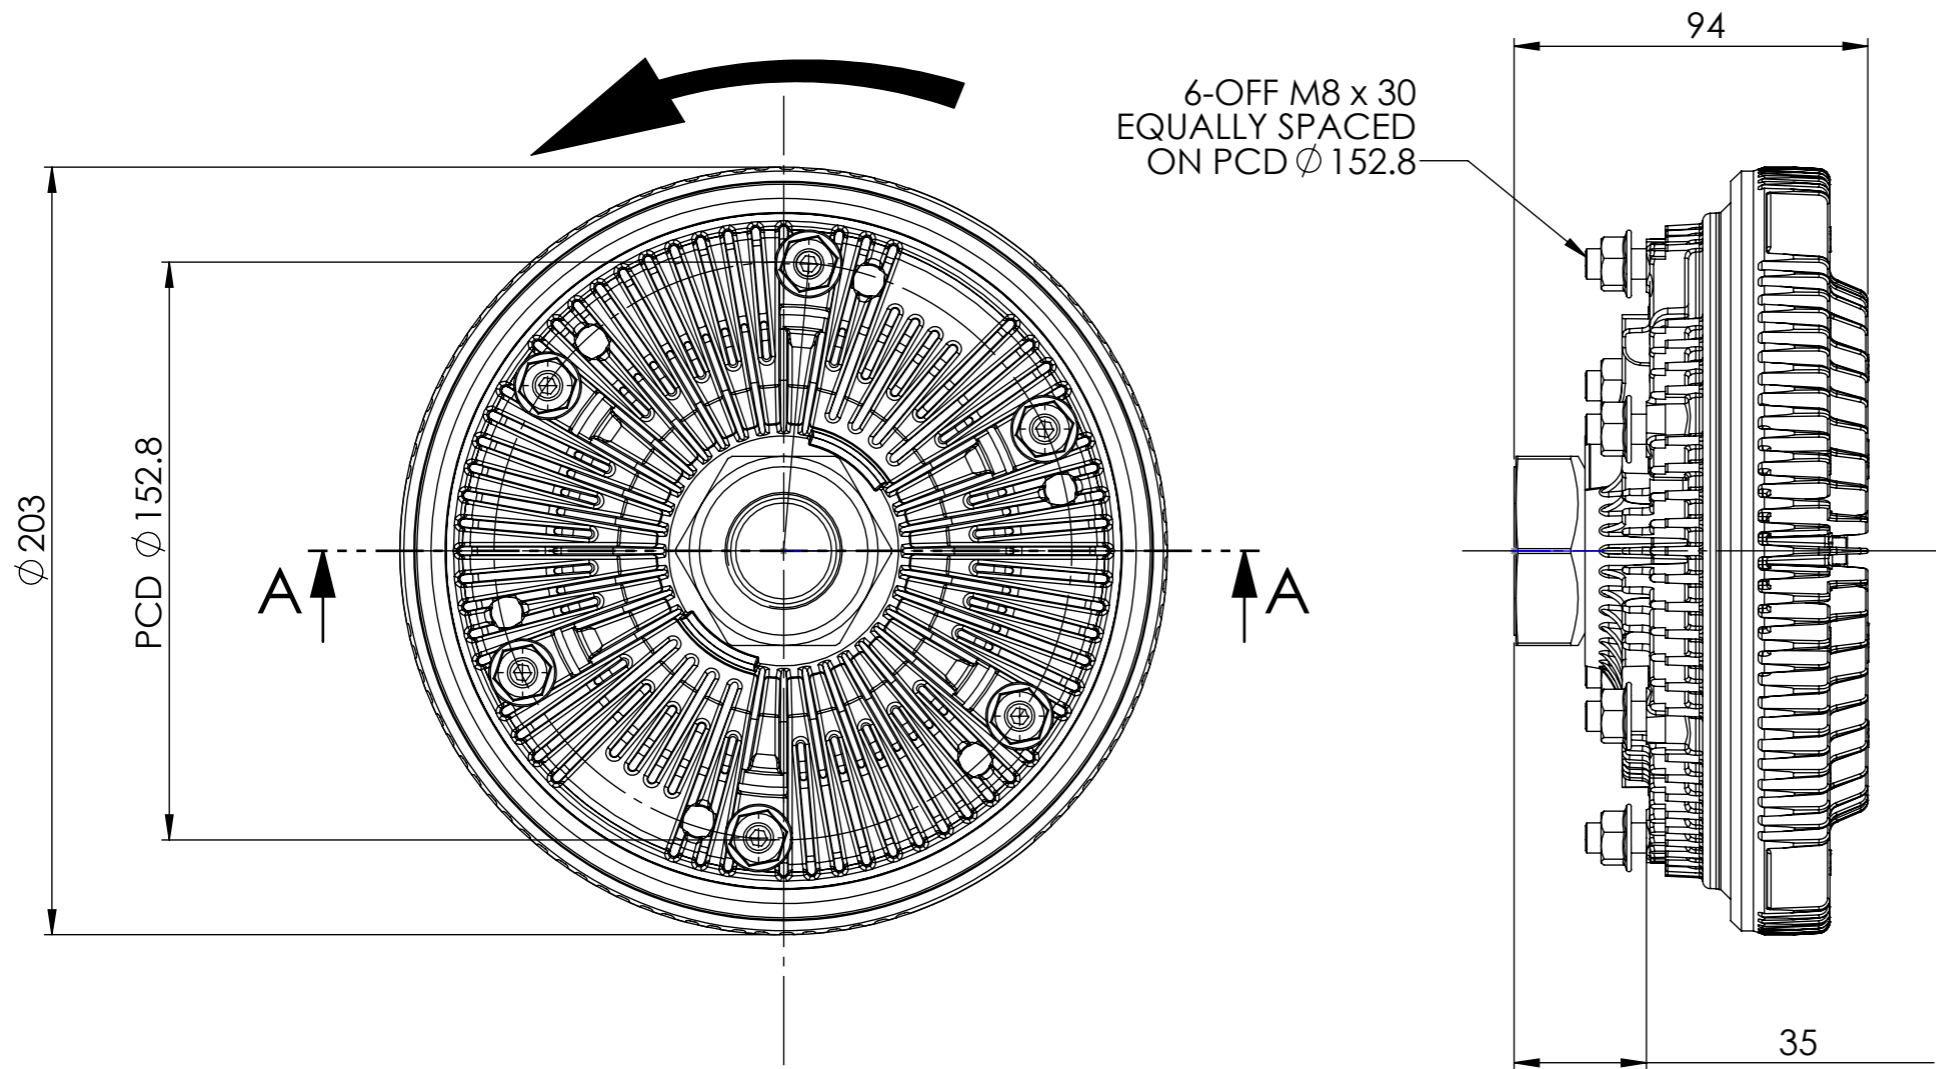

CCW ROTATION

SECTION A-A

DESCRIPTION	VISCOUS FAN CLUTCH
PART NUMBER	CH220835
INDUSTRY REFERENCE	PP2284600/ EV-180502-01/ 185021
APPLICATION	FRANNA - AT15, AT20, MAC25/ DAMILER - OM904, 906, 926/ EATON - REPLACES EATON VISCOUS CLUTCH - EV 180502 01 IVECO = ACCO VISCOUS CLUTCH
WEIGHT (KG)	3.2

DO NOT SCALE DRAWING