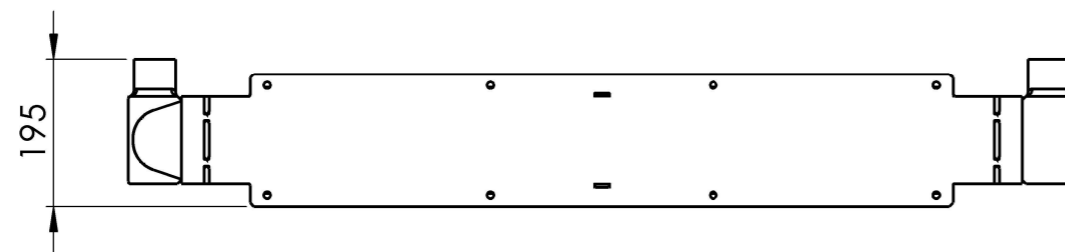

1-5/8 - 12 UNO (O-RING)  
4 PLACES

<b>DESCRIPTION</b>	OIL COOLER
<b>PART NUMBER</b>	CL200500
<b>INDUSTRY REFERENCE</b>	CB01451735
<b>APPLICATION</b>	JOHN DEERE 3510/ 3520
<b>WEIGHT (KG)</b>	49.1

**DO NOT SCALE DRAWING**